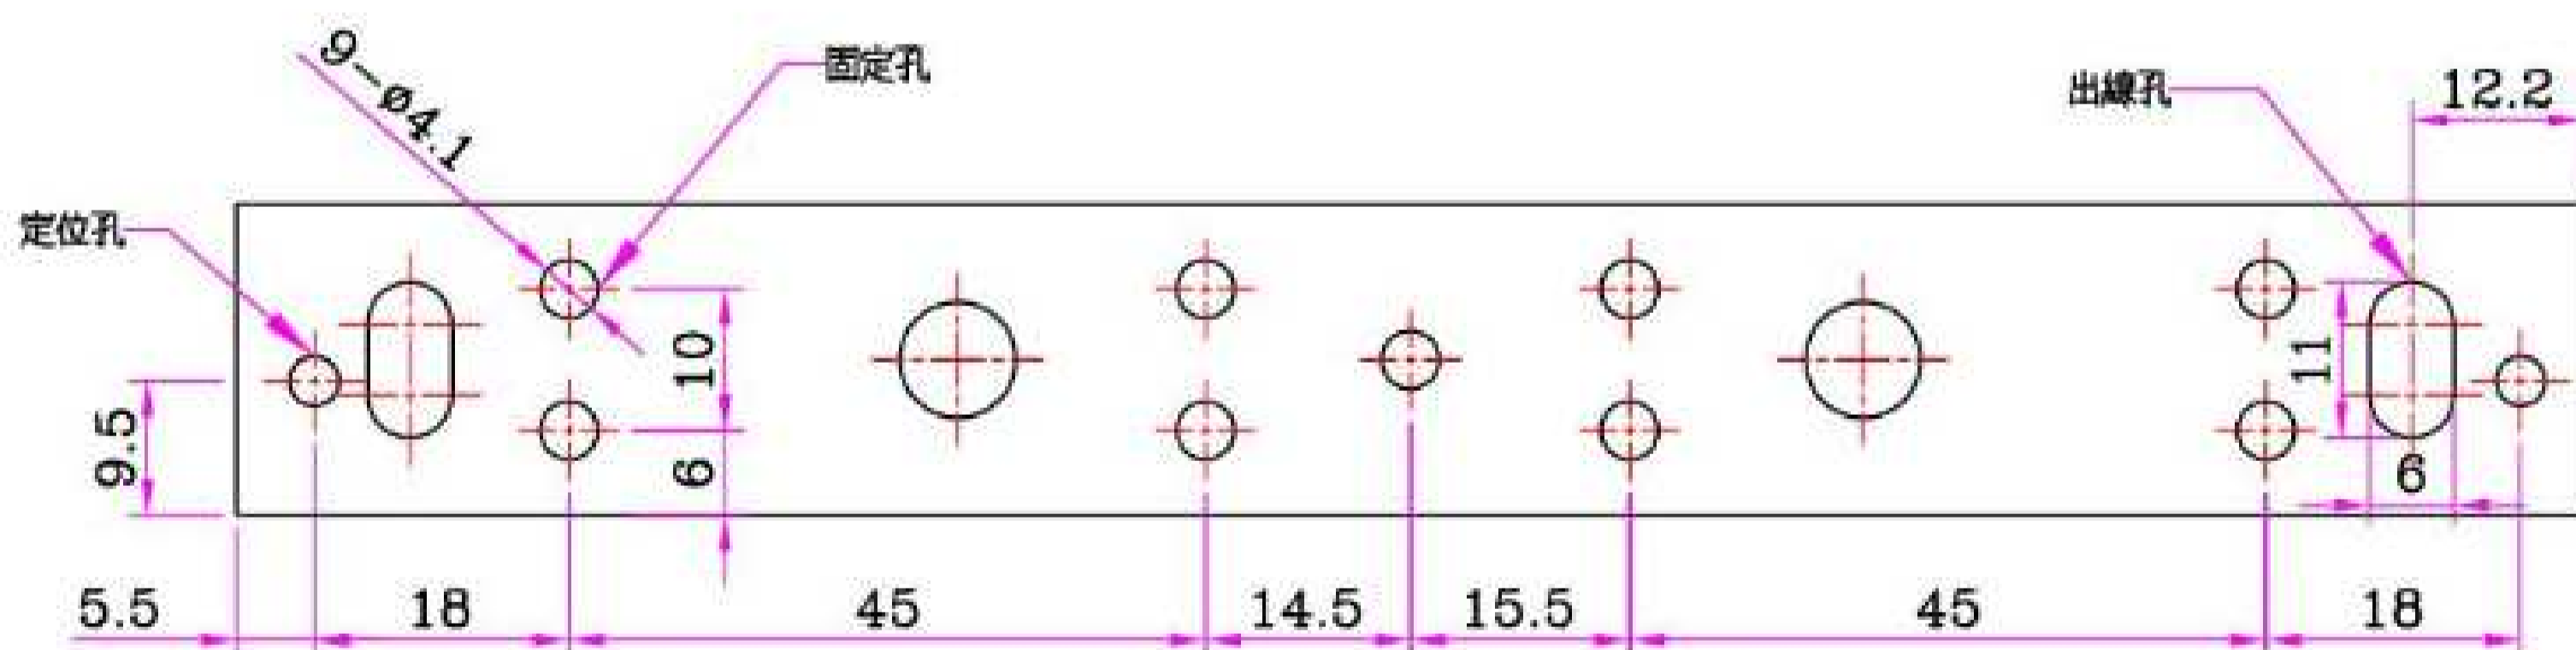

昶皓國際有限公司

Everlead Global Inc.

Purple : NO
 Yellow : NC
 White : COM
 Red : V+
 Black : V-

SPECIFICATION

Door monitoring output (Relay Form C)	INPUT VOLTAGE	CURRENT DRAW	HOLDING FORCE	SURFACE MAGNET DIMENSION	STRIKE PLATE DIMENSION
ELSM300A	12 TO 24 VDC	12VDC-370mA 24VDC-185mA	300 LBS	166×38.5×21 mm	130×32×10 mm

FIXING DIMENSION

SETTLEMENT PLATE
DIMENSION