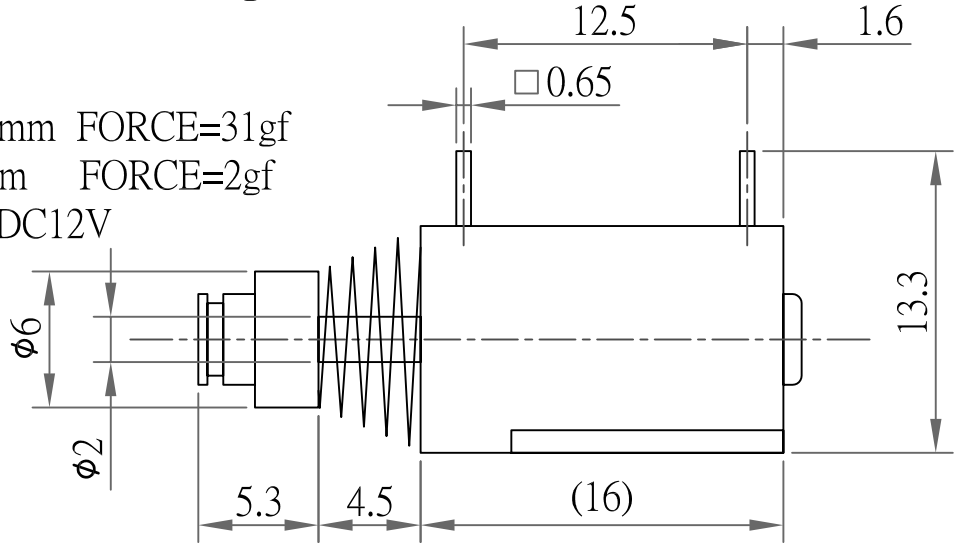

DUTY=10% STROKE=0.5mm FORCE=105gf
 DUTY=10% STROKE=3mm FORCE=43gf
 MAX ON TIME =2sec

DUTY=100% STROKE=0.5mm FORCE=31gf
 DUTY=100% STROKE=2mm FORCE=2gf
 Operating Voltage : DC24V / DC12V

單位：mm