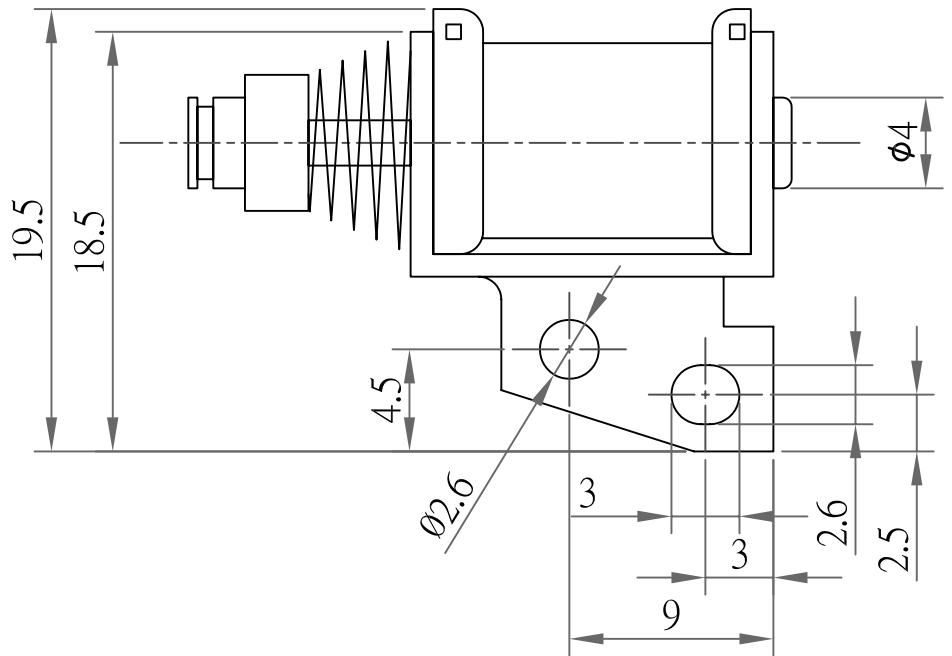

DUTY=10% STROKE=0.5mm FORCE=105gf
 DUTY=10% STROKE=3mm FORCE=43gf
 MAX ON TIME =2sec

DUTY=100% STROKE=0.5mm FORCE=31gf
 DUTY=100% STROKE=2mm FORCE=2gf
 Operating Voltage : DC24V / DC12V

單位：mm