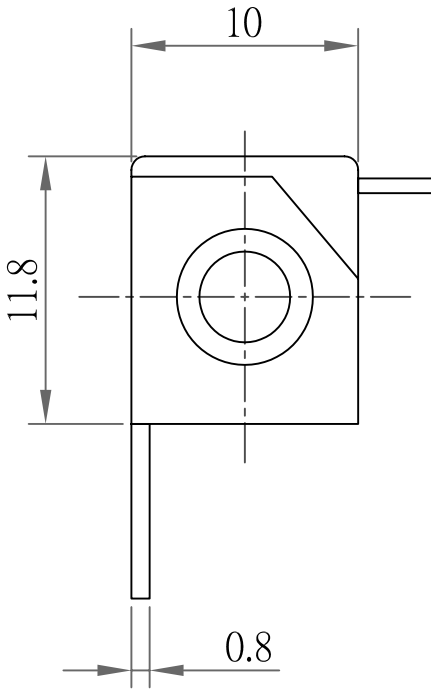

DUTY=10% STROKE=0.5mm FORCE=105gf
 DUTY=10% STROKE=3mm FORCE=43gf
 MAX ON TIME =2sec

DUTY=100% STROKE=0.5mm FORCE=31gf
 DUTY=100% STROKE=2mm FORCE=2gf
 Operating Voltage : DC24V / DC12V

單位：mm